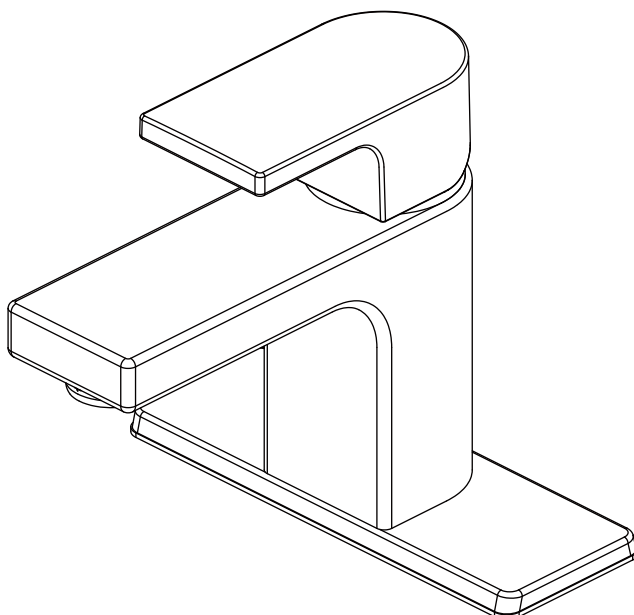

MISENO

MISENO COLLECTION

SINGLE HANDLE LAVATORY FAUCET

Product Codes:

MNO600CP (polished chrome)

MNO600BN (brushed nickel)

- 1.5 GPM water saving aerator
- Single-hole or 4" CC installation when installed with included escutcheon plate
- Ceramic disc cartridge -replacement part MIR3357061
- Push-activated brass pop-up over flow drain assembly
- Installation, operating, and care and maintenance instructions included
- Limited lifetime warranty
- Meets ANSI: A112.18.1M
- NSF 61 compliant
- cUPC/IAPMO listed
- WaterSense certified
- ADA compliant when installed in accordance with ADA guidelines

See dimensional drawing on back.

©2015 Ferguson Enterprises, Inc. All Rights Reserved VEN 04/28.

MISENO

MISENO COLLECTION

SINGLE HANDLE LAVATORY FAUCET

Product Codes:

MNO600CP (polished chrome)

MNO600BN (brushed nickel)